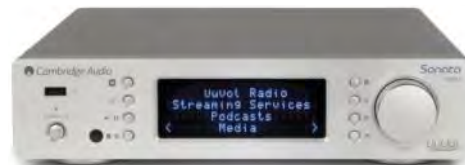

Micro and compact separates systems

one

1. **One+**
2. Compact system with 2 x 30 Watts into 8 Ohms
   - Dedicated iPod dock supplied
   - DAB+/DAB/FM tuner with 20 presets
   - USB & SD card slots for external content playback
   - Slot in-haler CD
   - 3.5mm front panel input
   - X-bass to optimise frequency range of smaller speakers
   - Slimline remote handset
   - **Black and Silver** finishes available

€ 599

Sonata Series

Sonata

1. **Sonata AR30**
2. Sirius ready 2.1 receiver with 2 x 40 Watts into 8 Ohms
   - FM/AM RDS Tuner 20 presets per band
   - Dedicated iPod dock
   - 3.5mm front panel input
   - 3.5mm trigger for other Sonata units
   - Slimline remote handset
   - **Black and Silver** finishes available

€ 399

1. **Sonata DR30+**
2. DAB+/DAB/FM 2.1 receiver with 2 x 40 Watts into 8 Ohms
   - 20 presets per band
   - Dedicated iPod dock
   - 3.5mm front panel input
   - 3.5mm trigger for other Sonata units
   - Slimline remote handset
   - **Black and Silver** finishes available

€ 499

1. **Sonata CD30**
2. CD player with Wolfson 8716 DAC
   - Cambridge custom servo solution
   - Digital out
   - 3.5mm trigger in for Sonata Receivers
   - Slimline remote handset
   - **Black & Silver** finishes available

€ 299

1. **Sonata NP30**
2. Network Music Streamer
   - Wolfson WM8782 24bits 96kHz capable DAC
   - S/PDIF Coa-axial and Toslink Optical
   - IEE802.11b / g or n Wifi
   - IEE 802.3, 10 Base T or 100 Base-T
   - RTSP/MMS/HTTP Streaming
   - Available: **Black & Silver**

€ 599

Topaz Series– Entry Level

Topaz

1. **AM10**
2. Stereo Amplifier with 35 watts per channel into 8 Ohms
   - MM phono stage
   - Front panel 3.5mm input
   - Remote Control
   - **Black Finish only**

€ 299

1. **CD10**
2. CD/MP3/WMA player
   - Wolfson WM8716 DAC
   - Digital Output
   - Remote Control
   - **Black Finish only**

€ 299